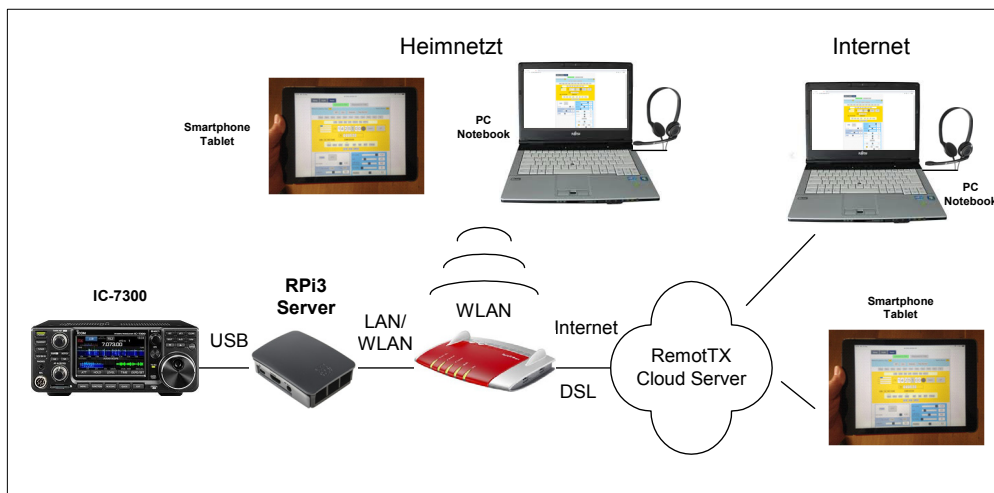

## RX/TRX - Remote Control

ExpertSDR2 for ColibriNANO-SDR and SunSDR2Pro/DX-TRX

KiwiSDR

RemoteTX for IC-7300

RigPi for IC-7300

RS-BA1 for IC-7300/IC-705

Win4IcomSuite for IC-7300

Wfview for IC-7300