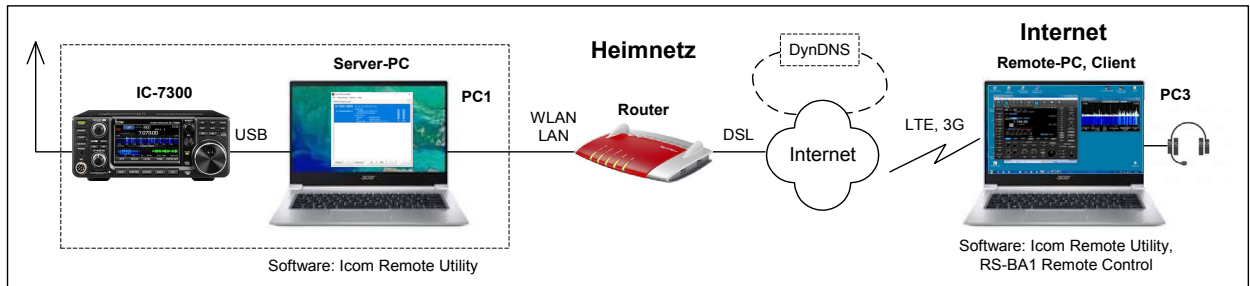

## RX/TRX - Remote Control

ExpertSDR2 for ColibriNANO-SDR and SunSDR2Pro/DX-TRX

KiwiSDR

RemoteTX for IC-7300

RigPi for IC-7300

RS-BA1 for IC-7300/IC-705

Win4IcomSuite for IC-7300

Wfview for IC-7300