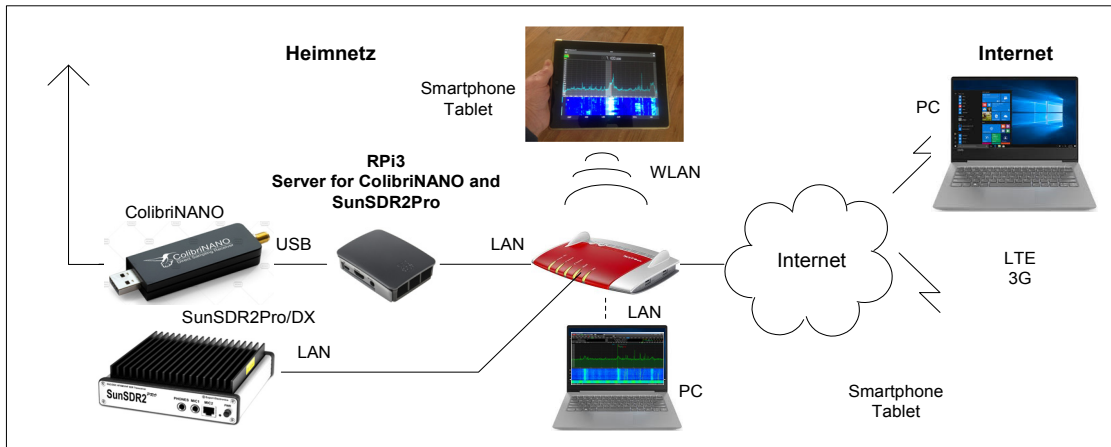

## RX/TRX - Remote Control

ExpertSDR2 for ColibriNANO-SDR and SunSDR2Pro/DX-TRX

KiwiSDR

RemoteTX for IC-7300

RigPi for IC-7300

RS-BA1 for IC-7300/IC-705

Win4IcomSuite for IC-7300

Wfview for IC-7300