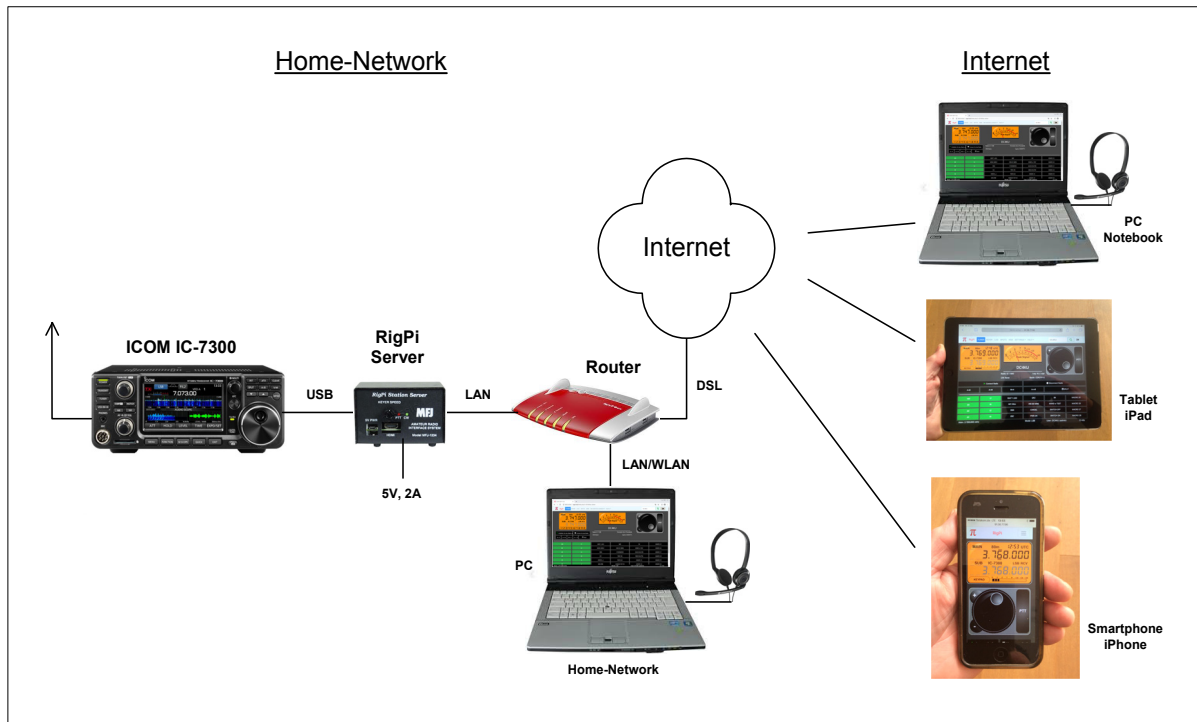

## RX/TRX - Remote Control

ExpertSDR2 for ColibriNANO-SDR and SunSDR2Pro/DX-TRX

KiwiSDR

RemoteTX for IC-7300

RigPi for IC-7300

RS-BA1 for IC-7300/IC-705

Win4IcomSuite for IC-7300

Wfview for IC-7300