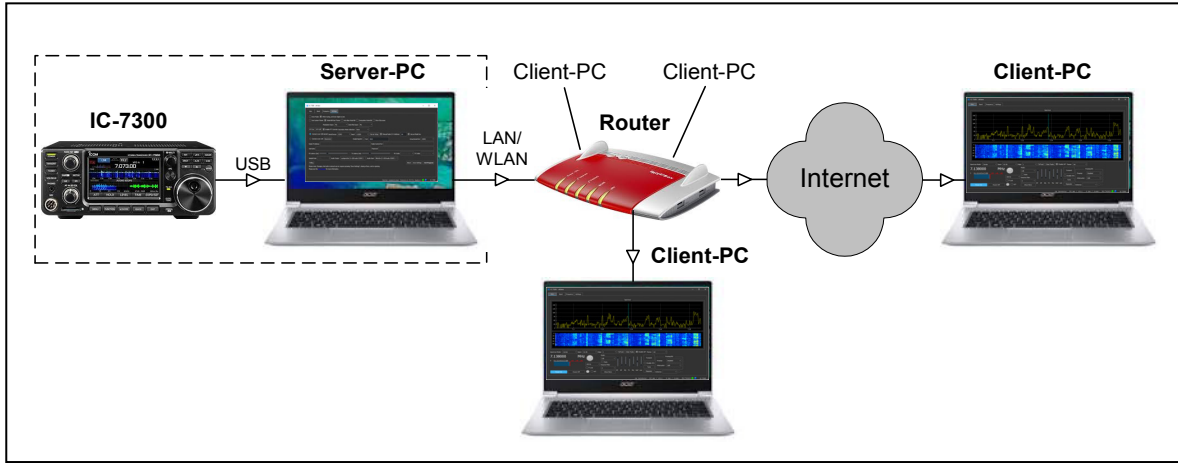

## RX/TRX - Remote Control

ExpertSDR2 for ColibriNANO-SDR and SunSDR2Pro/DX-TRX

KiwiSDR

RemoteTX for IC-7300

RigPi for IC-7300

RS-BA1 for IC-7300/IC-705

Win4IcomSuite for IC-7300

Wfview for IC-7300