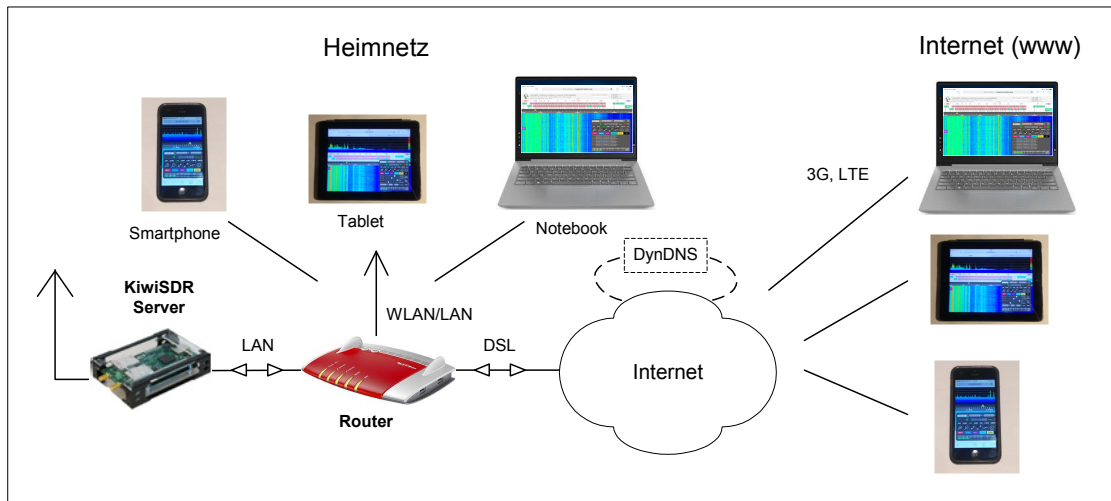

## RX/TRX - Remote Control

ExpertSDR2 for ColibriNANO-SDR and SunSDR2Pro/DX-TRX

KiwiSDR

RemoteTX for IC-7300

RigPi for IC-7300

RS-BA1 for IC-7300/IC-705

Win4IcomSuite for IC-7300

Wfview for IC-7300