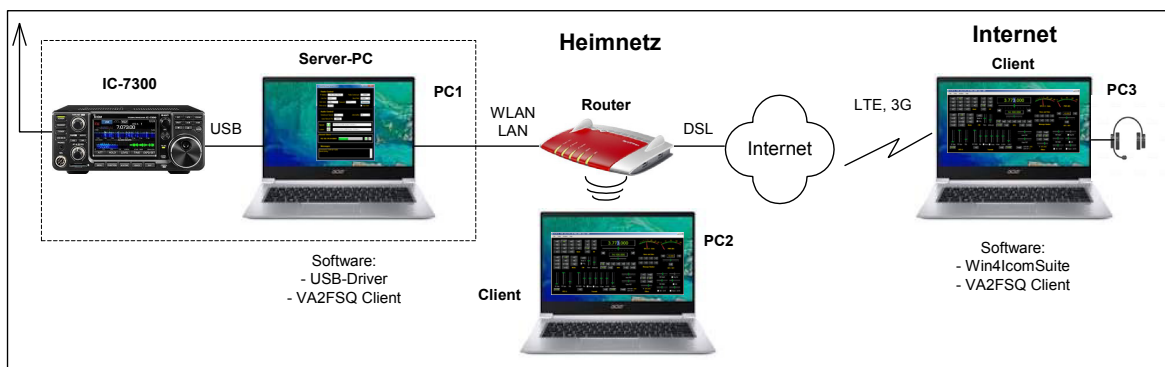

## RX/TRX - Remote Control

ExpertSDR2 for ColibriNANO-SDR and SunSDR2Pro/DX-TRX

KiwiSDR

RemoteTX for IC-7300

RigPi for IC-7300

RS-BA1 for IC-7300/IC-705

Win4IcomSuite for IC-7300

Wfview for IC-7300