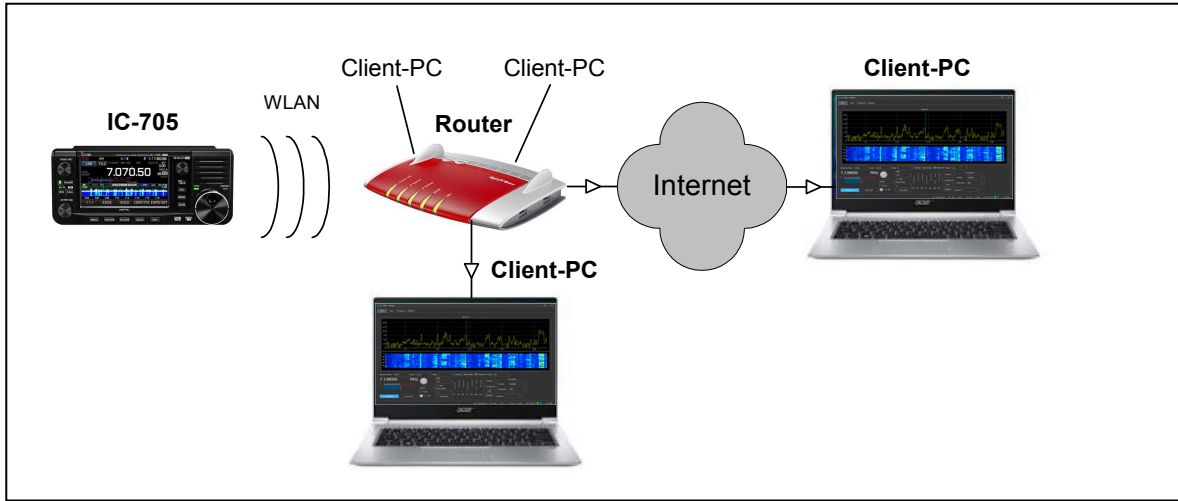

## RX/TRX - Remote Control

ExpertSDR2 for ColibriNANO-SDR and SunSDR2Pro/DX-TRX

KiwiSDR

RemoteTX for IC-7300

RigPi for IC-7300

RS-BA1 for IC-7300/IC-705

Win4IcomSuite for IC-7300

Wfview for IC-7300